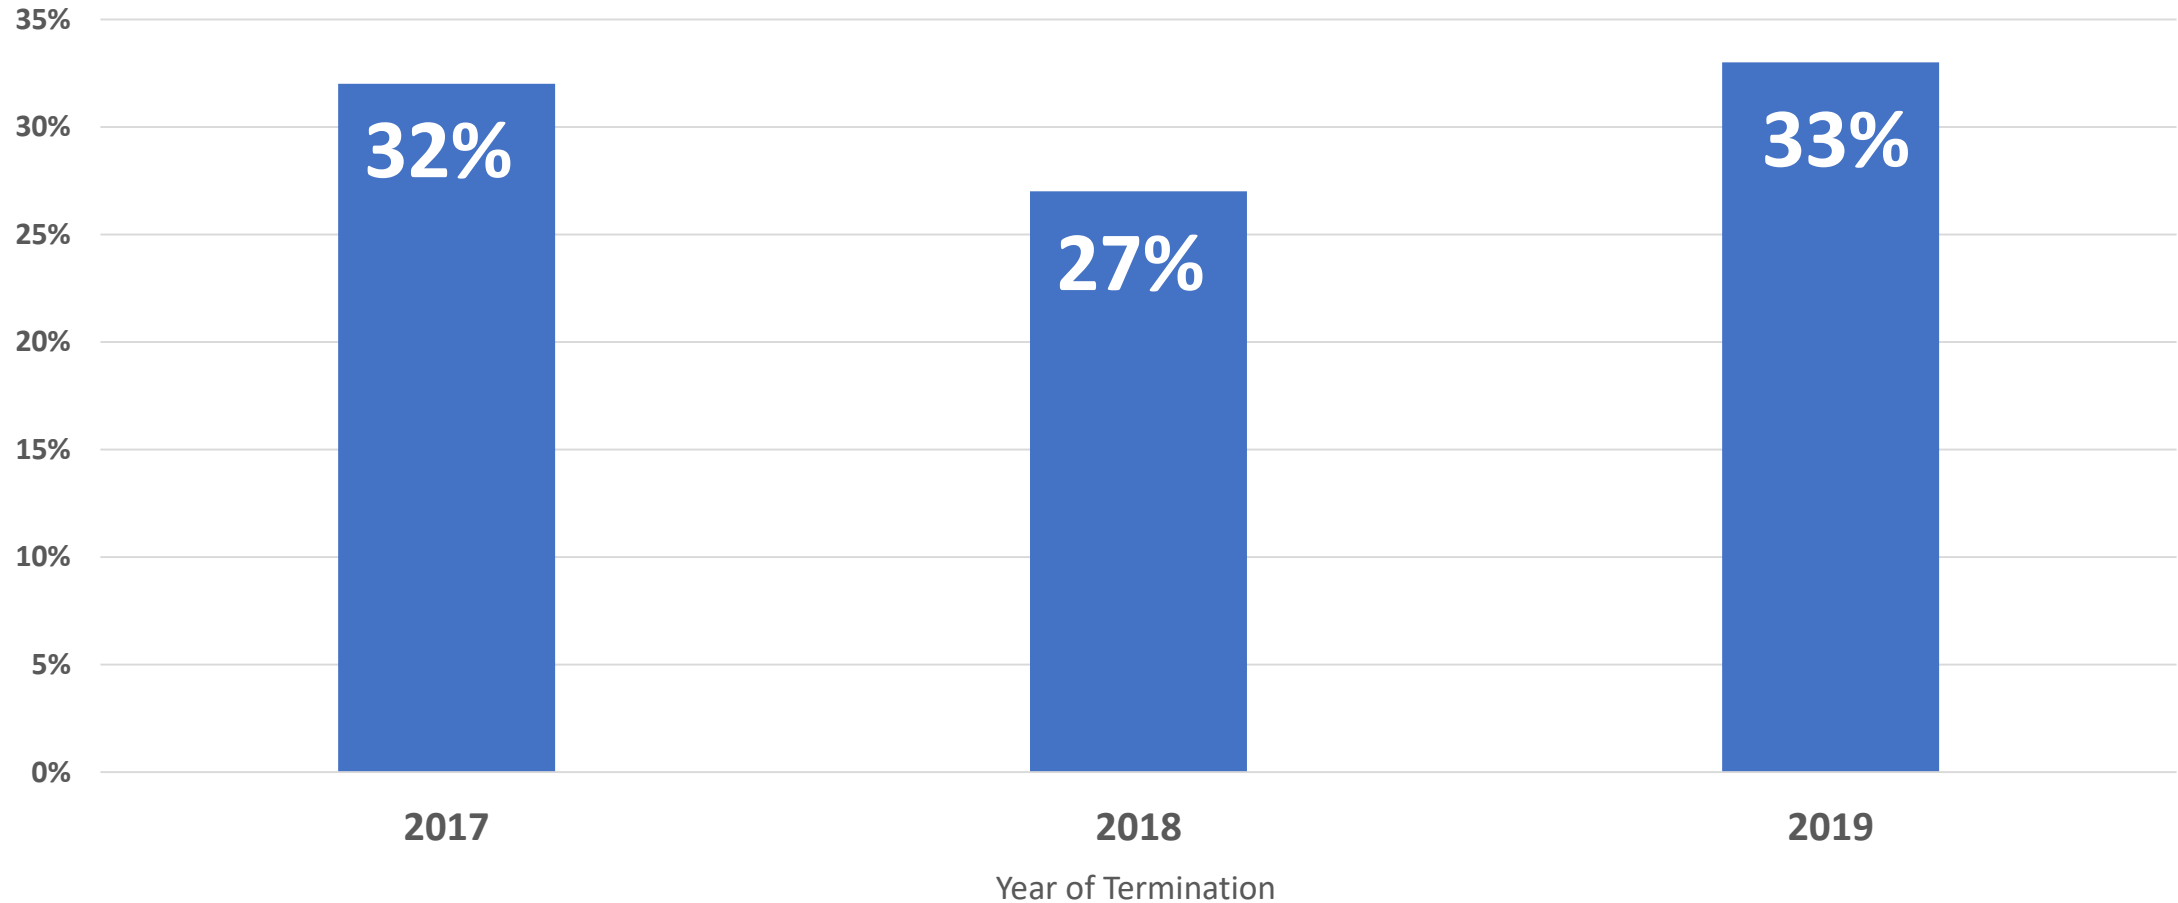

Arrest Recidivism

Within Two Years Following Successful Probation Termination

Regular, FINS, and Intensive Probation Successful Closures

Data Source: JPSO ARMMS Arrest Records, IJJIS, DJS Hub